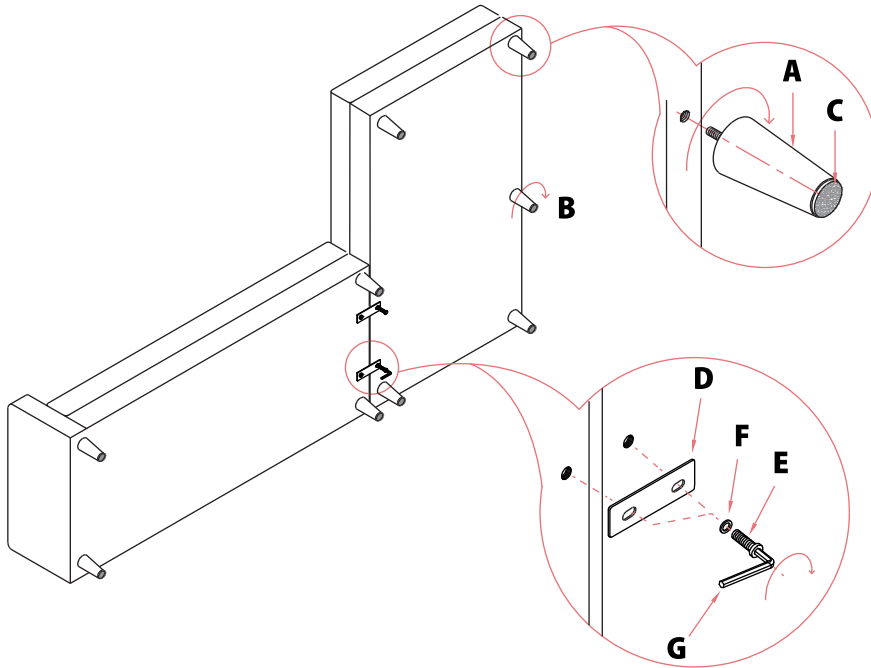

AUBERGE DESIGNS

SKU 171-04-XX / 171-05-XX

A		8PCS
B	 (Middle Support Leg)	1PC
C		9PCS
D		2PCS
E		4PCS
F		4PCS
G		1PC

Warranty

Our manufacturer's warranty covers defects in materials and workmanship for one year from the products' date of purchase. Although our fabric is ultra-durable and pet friendly, damaged caused by ambitious pets with their mind set on destroying your furniture is not covered under warranty.