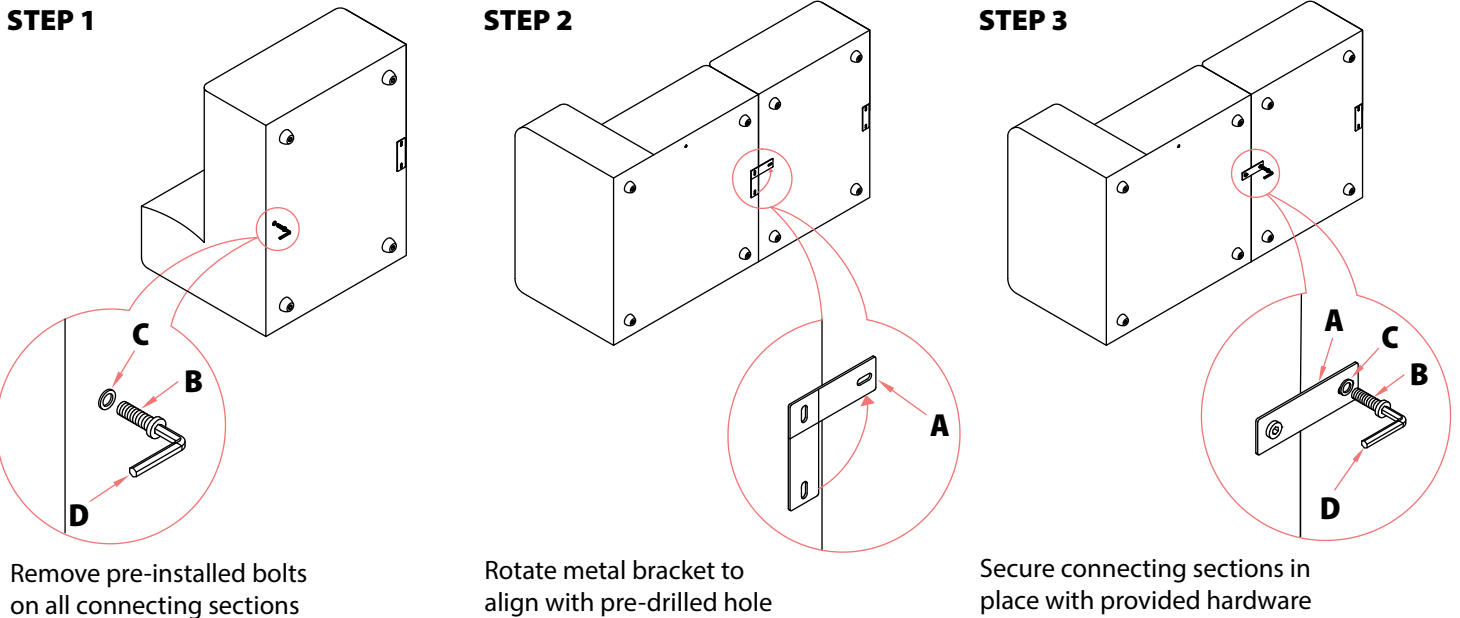

AUBERGE DESIGNS

SKU 250-XX-XX

Each Module

A		1PC
B		2PC
C		2PC
D		1PC

Note: Ottoman can be positioned left or right

Warranty

Our manufacturer's warranty covers defects in materials and workmanship for one year from the products' date of purchase. Although our fabric is ultra-durable and pet friendly, damaged caused by ambitious pets with their mind set on destroying your furniture is not covered under warranty.