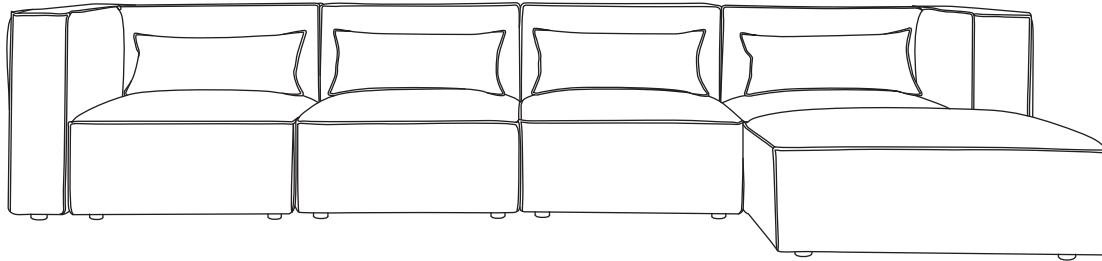

AUBERGE DESIGNS

SKU 250-XX-XX

Each Module

A		1PC
B		2PC
C		2PC
D		1PC

Note: Ottoman can be positioned left or right

Warranty

Our manufacturer's warranty covers defects in materials and workmanship for one year from the products' date of purchase. Although our fabric is ultra-durable and pet friendly, damaged caused by ambitious pets with their mind set on destroying your furniture is not covered under warranty.