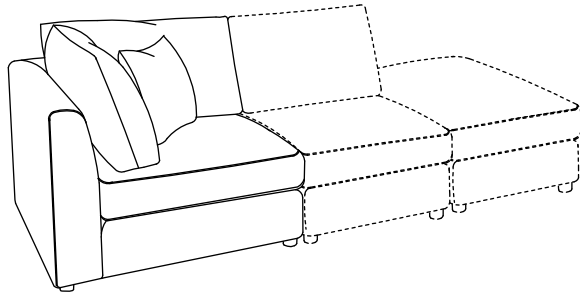

AUBERGE DESIGNS

SKU 217-XX-XX

Each Module

A		4PCS	C		2PCS
B		1PCS	D		2PCS
E		1PCS			

The entire sofa cover can be removed for cleaning.

Warranty

Our manufacturer's warranty covers defects in materials and workmanship for one year from the products' date of purchase. Although our fabric is ultra-durable and pet friendly, damaged caused by ambitious pets with their mind set on destroying your furniture is not covered under warranty.