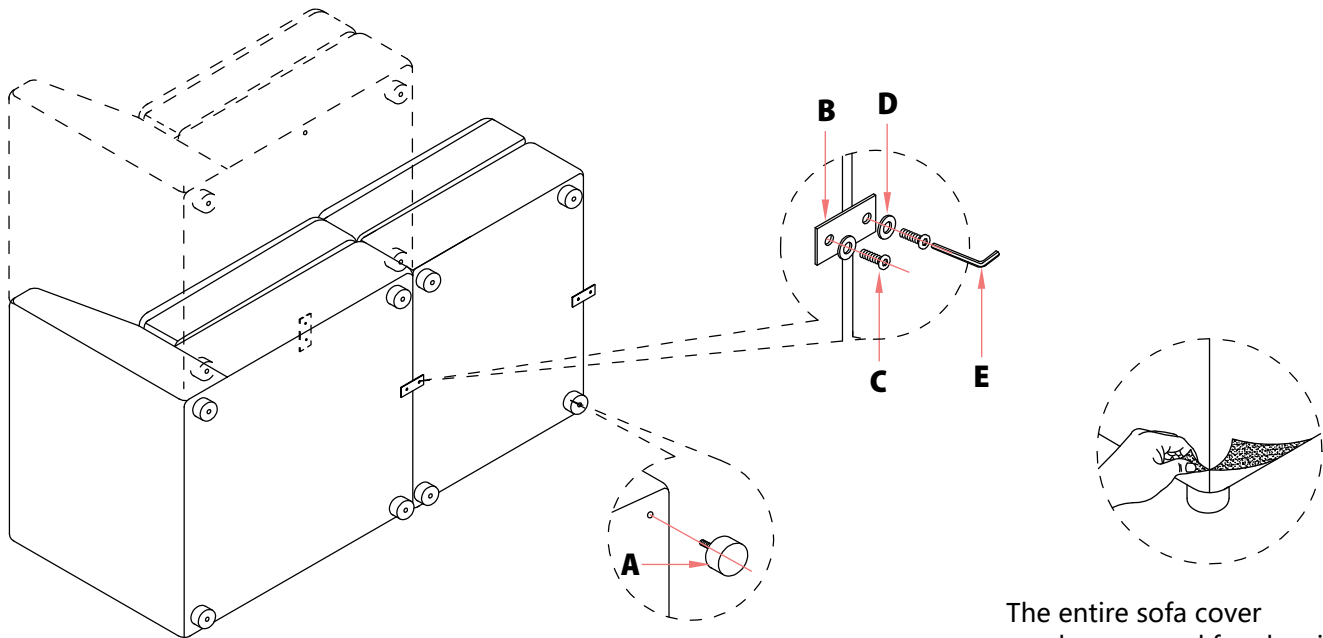

AUBERGE DESIGNS

SKU 217-XX-XX

Each Module

A		4PCS	C		2PCS
B		1PCS	D		2PCS
E		1PCS			

The entire sofa cover can be removed for cleaning.

Warranty

Our manufacturer's warranty covers defects in materials and workmanship for one year from the products' date of purchase. Although our fabric is ultra-durable and pet friendly, damaged caused by ambitious pets with their mind set on destroying your furniture is not covered under warranty.