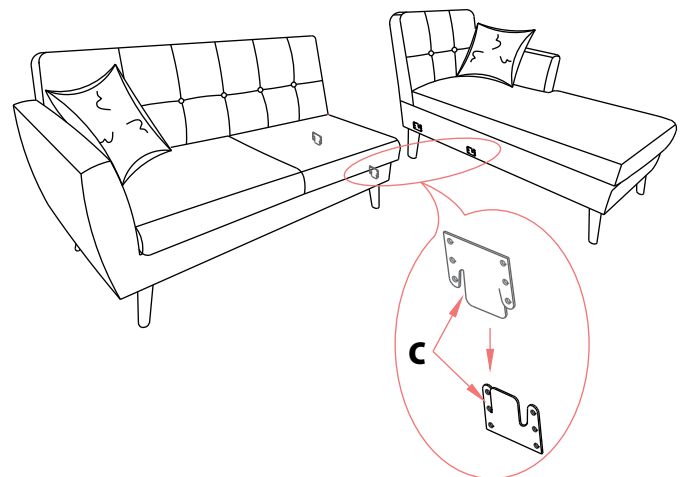

AUBERGE DESIGNS

SKU 600-04-XX / 600-05-XX

STEP 1

STEP 2

Warranty

Our manufacturer's warranty covers defects in materials and workmanship for one year from the products' date of purchase. Although our fabric is ultra-durable and pet friendly, damaged caused by ambitious pets with their mind set on destroying your furniture is not covered under warranty.