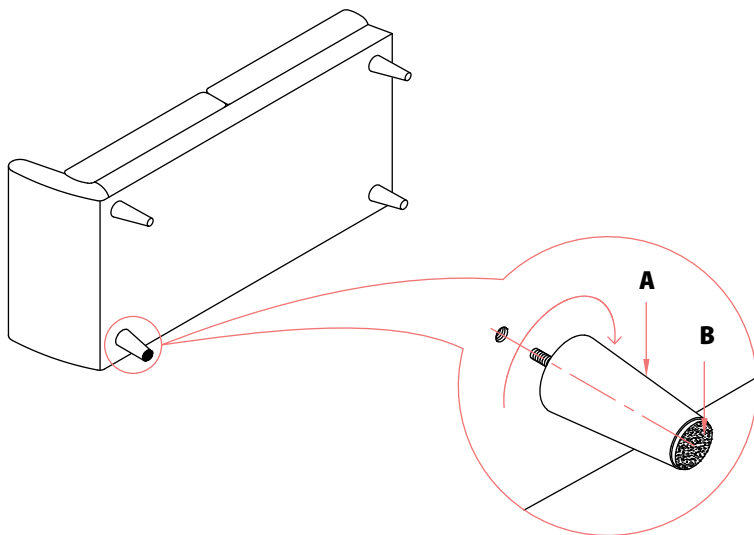

AUBERGE DESIGNS

SKU 600-04-XX / 600-05-XX

STEP 1

STEP 2

Warranty

Our manufacturer's warranty covers defects in materials and workmanship for one year from the products' date of purchase. Although our fabric is ultra-durable and pet friendly, damaged caused by ambitious pets with their mind set on destroying your furniture is not covered under warranty.