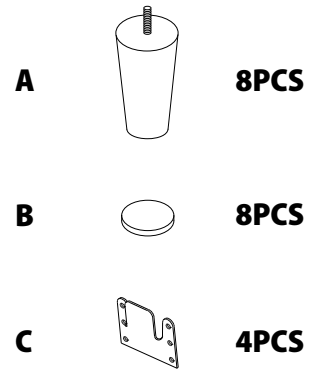

AUBERGE DESIGNS

SKU 600-04-XX / 600-05-XX

STEP 1

STEP 2

Warranty

Our manufacturer's warranty covers defects in materials and workmanship for one year from the products' date of purchase. Although our fabric is ultra-durable and pet friendly, damaged caused by ambitious pets with their mind set on destroying your furniture is not covered under warranty.